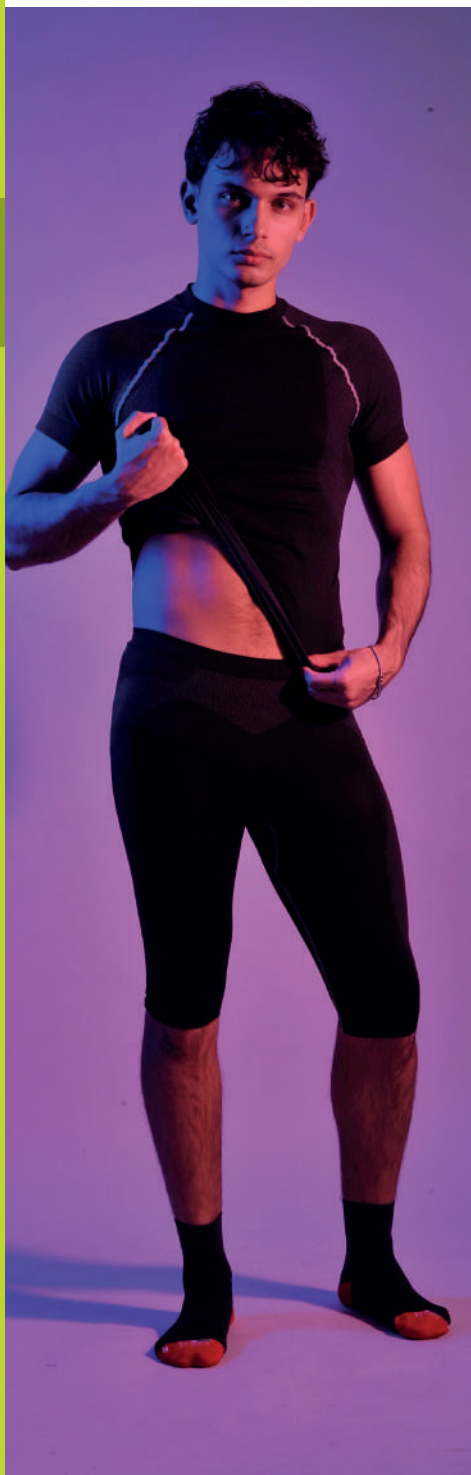

WH
White/Titanium

LL
Light Lime/White

BK
Black/Titanium

NY
Navy/White

S-XXL

25 Pz

5 Pz

IT1041