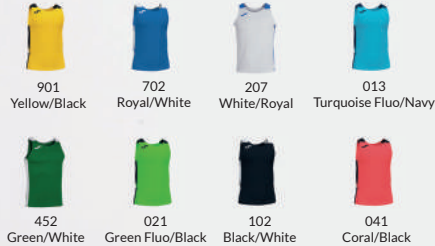

XS-XXL   10 Pz   1 Pz